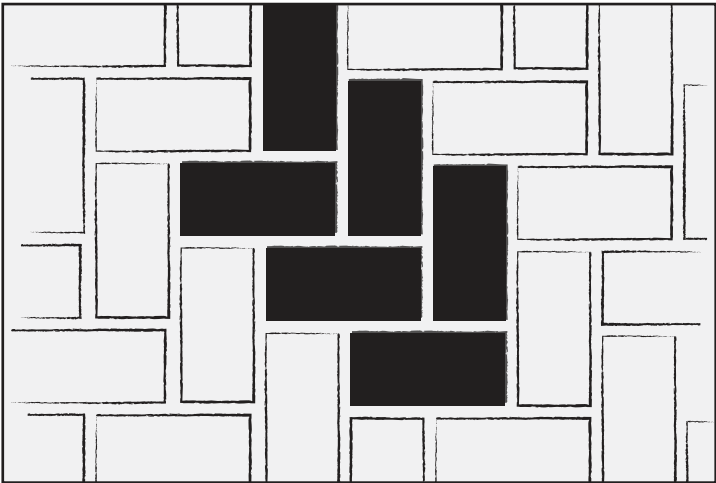

# OLD YORK™ PAVER

---

Running Bond

90° Herringbone

Basket Weave

Modified Basket Weave