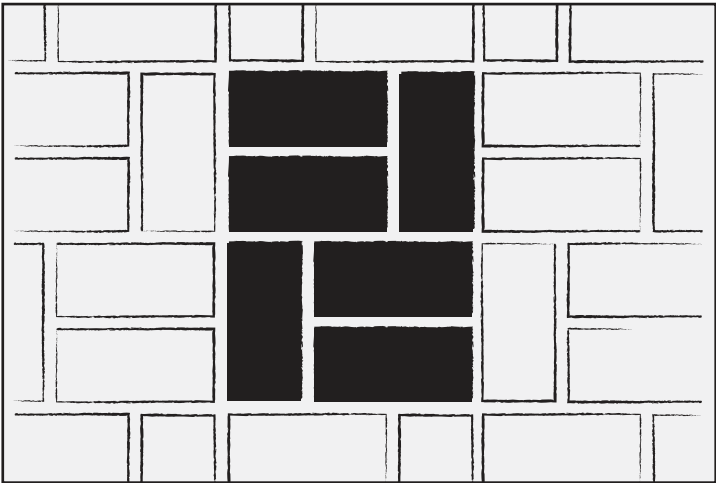

# OLD YORK™ PAVER

---

Running Bond

90° Herringbone

Basket Weave

Modified Basket Weave