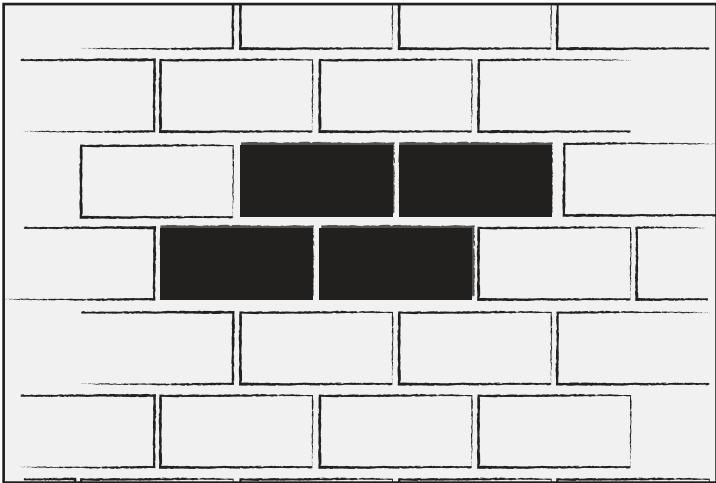

# OLD YORK™ PAVER

---

Running Bond

90° Herringbone

Basket Weave

Modified Basket Weave