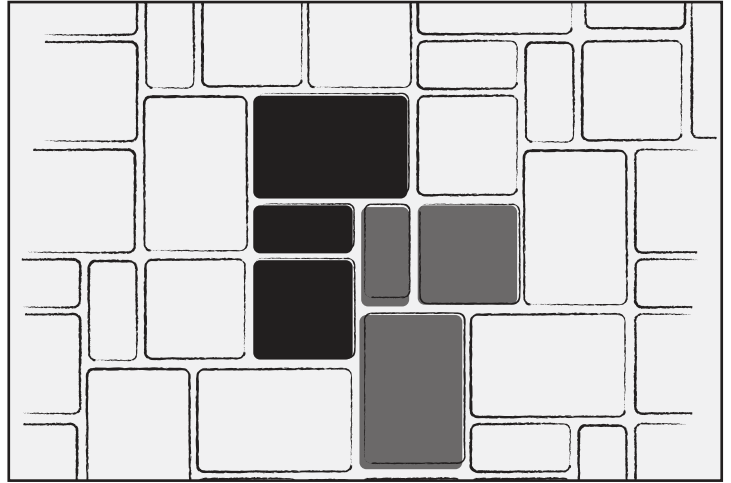

# DUBLIN COBBLE® 3-PIECE & LARGE SQUARE

---

3-Piece Pattern A

3-Piece Pattern B

3-Piece & Lg. Square C

Large Rectangle Running Bond D

Large Rectangle-90° Herringbone E

Large Rectangle & Square 1 Pattern F

# DUBLIN COBBLE® 3-PIECE & LARGE SQUARE (CONTINUED)

---

Lg. Rectangle & Square 45° Herringbone Modified G

Pattern H