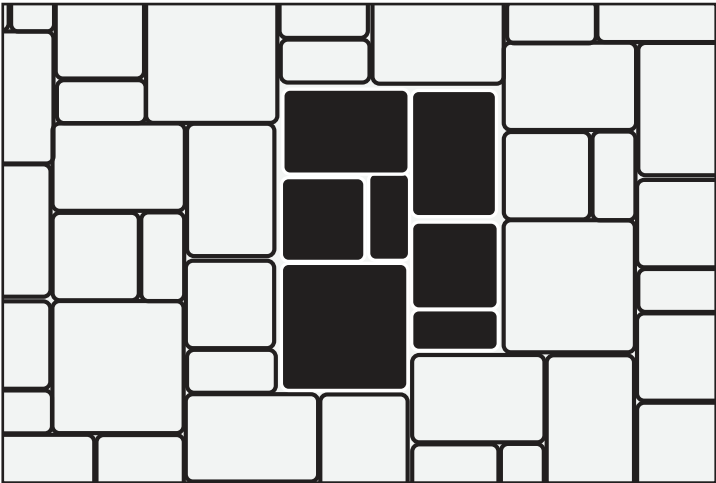

# DUBLIN COBBLE® 3-PIECE & LARGE SQUARE

---

3-Piece Pattern A

3-Piece Pattern B

3-Piece & Lg. Square C

Large Rectangle Running Bond D

Large Rectangle-90° Herringbone E

Large Rectangle & Square 1 Pattern F

# DUBLIN COBBLE® 3-PIECE & LARGE SQUARE (CONTINUED)

---

Lg. Rectangle & Square 45° Herringbone Modified G

Pattern H