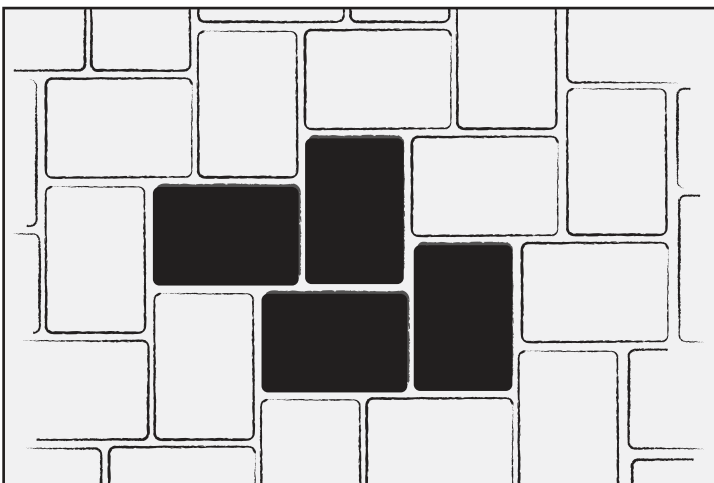

# DUBLIN COBBLE® 3-PIECE & LARGE SQUARE

---

3-Piece Pattern A

3-Piece Pattern B

3-Piece & Lg. Square C

Large Rectangle Running Bond D

Large Rectangle-90° Herringbone E

Large Rectangle & Square 1 Pattern F

# DUBLIN COBBLE® 3-PIECE & LARGE SQUARE (CONTINUED)

---

Lg. Rectangle & Square 45° Herringbone Modified G

Pattern H