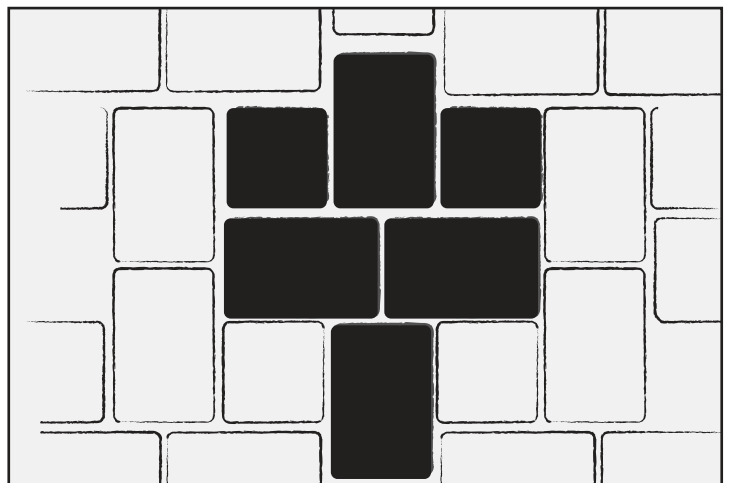

# DUBLIN COBBLE® 3-PIECE & LARGE SQUARE

---

3-Piece Pattern A

3-Piece Pattern B

3-Piece & Lg. Square C

Large Rectangle Running Bond D

Large Rectangle-90° Herringbone E

Large Rectangle & Square 1 Pattern F

# DUBLIN COBBLE® 3-PIECE & LARGE SQUARE (CONTINUED)

---

Lg. Rectangle & Square 45° Herringbone Modified G

Pattern H