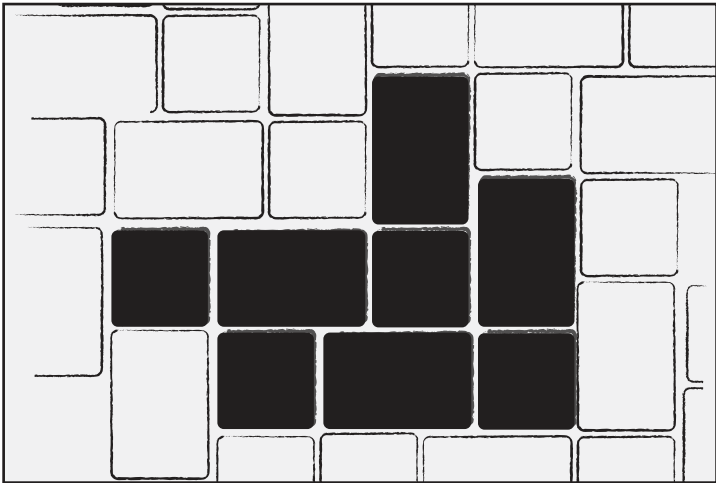

# DUBLIN COBBLE® 3-PIECE & LARGE SQUARE

---

3-Piece Pattern A

3-Piece Pattern B

3-Piece & Lg. Square C

Large Rectangle Running Bond D

Large Rectangle-90° Herringbone E

Large Rectangle & Square 1 Pattern F

# DUBLIN COBBLE® 3-PIECE & LARGE SQUARE (CONTINUED)

---

Lg. Rectangle & Square 45° Herringbone Modified G

Pattern H