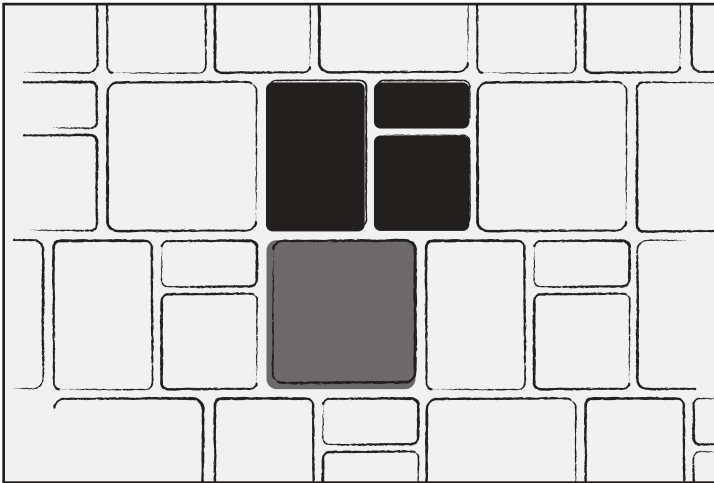

# DUBLIN COBBLE® 3-PIECE & LARGE SQUARE

---

3-Piece Pattern A

3-Piece Pattern B

3-Piece & Lg. Square C

Large Rectangle Running Bond D

Large Rectangle-90° Herringbone E

Large Rectangle & Square 1 Pattern F

# DUBLIN COBBLE® 3-PIECE & LARGE SQUARE (CONTINUED)

---

Lg. Rectangle & Square 45° Herringbone Modified G

Pattern H